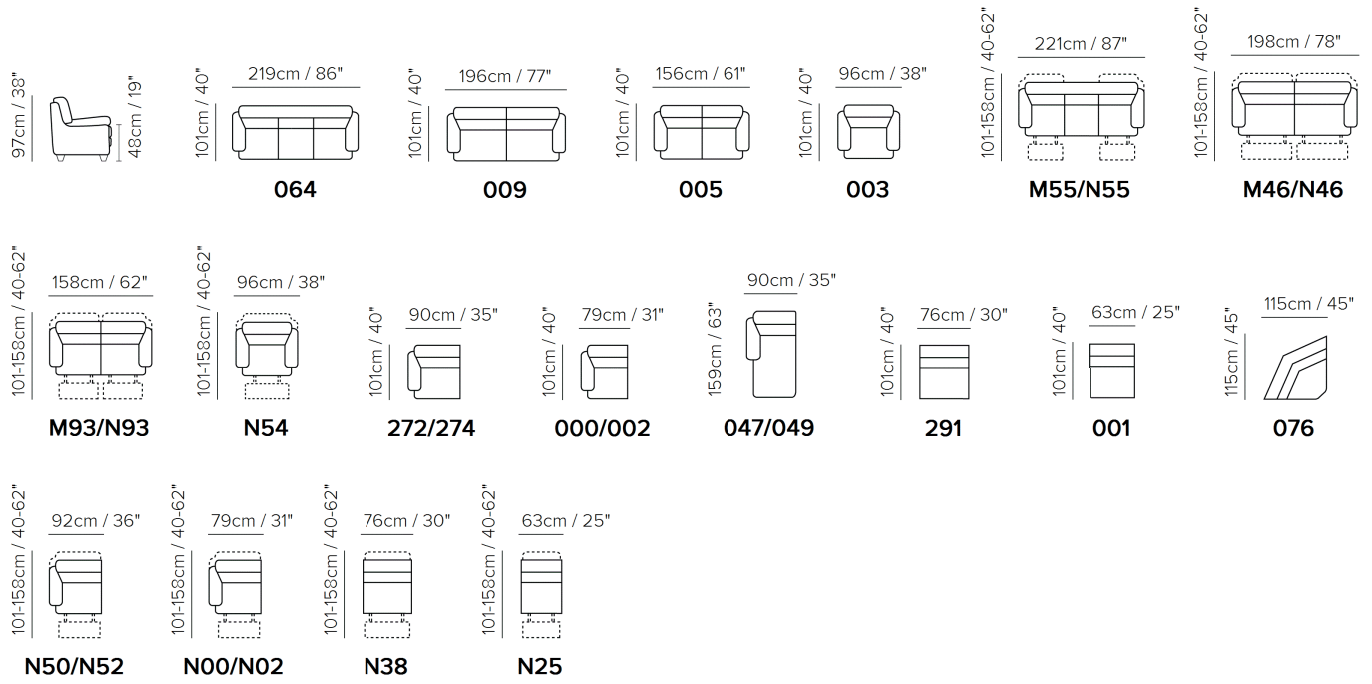

ASTUZIA

C068

EXTREME COMFORT

SLENDER ARM

HIGH BACK

**CONTRAST STITCHING
(OPTION)**

USB PORT

**COVERINGS IN
OVER 100 COLOURS**

ZERO WALL

**TRIPLE-MOTION
TECHNOLOGY**

SCHEMATICS

COMPOSITION EXAMPLES